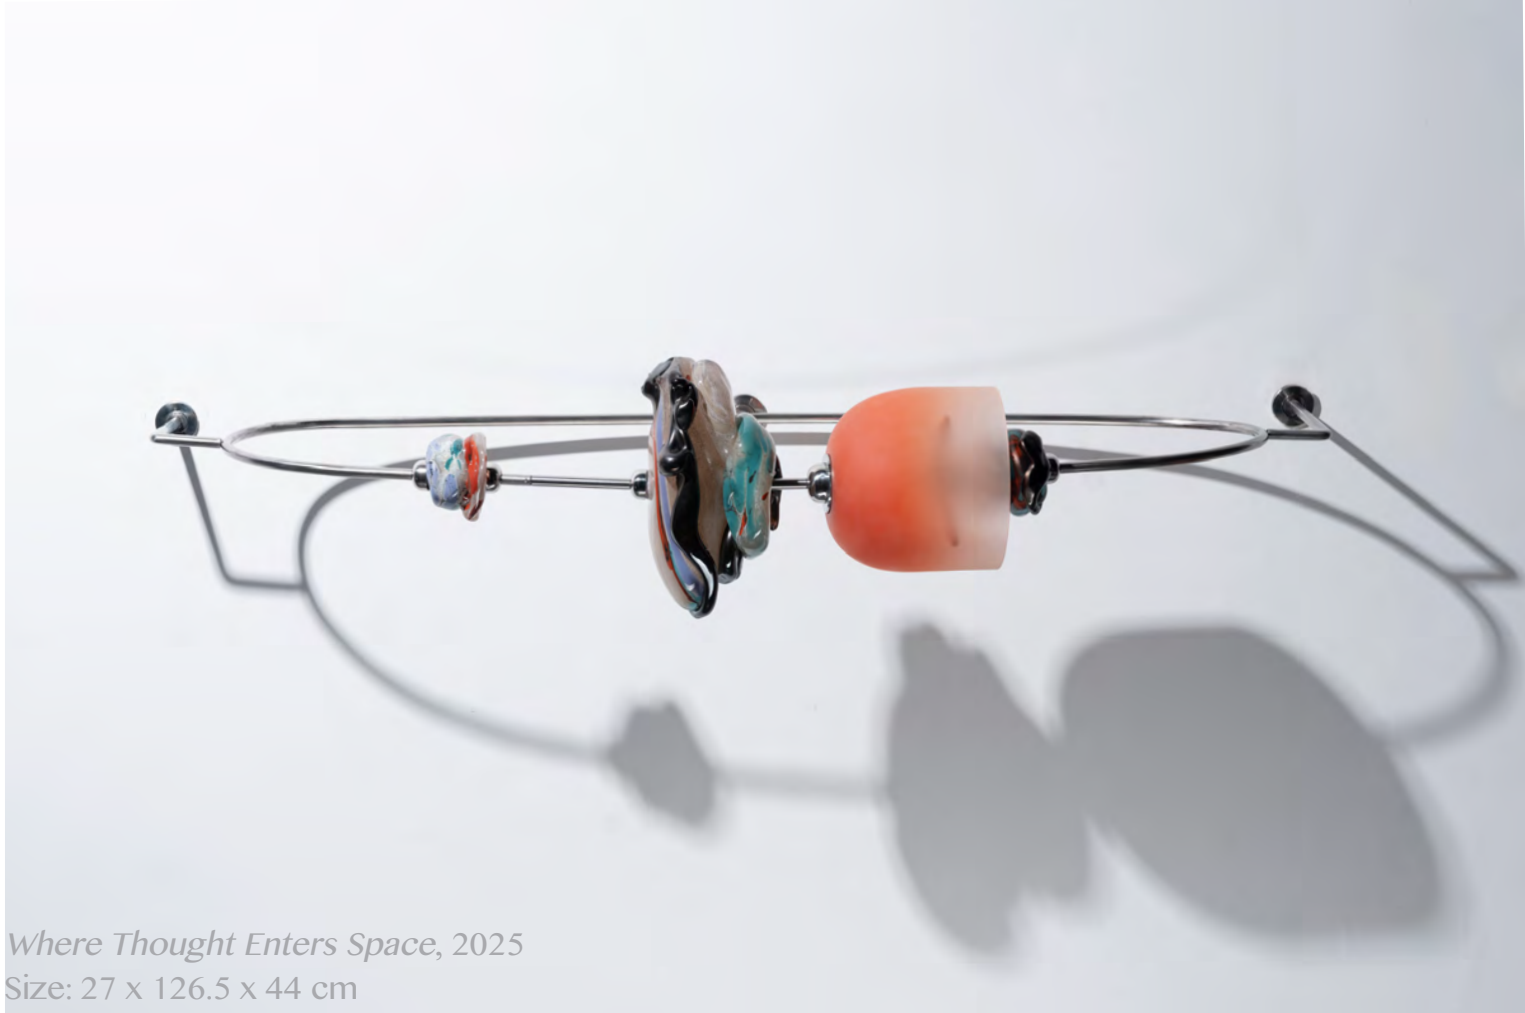

Where Thought Enters Space, 2025
Size: 27 x 126.5 x 44 cm