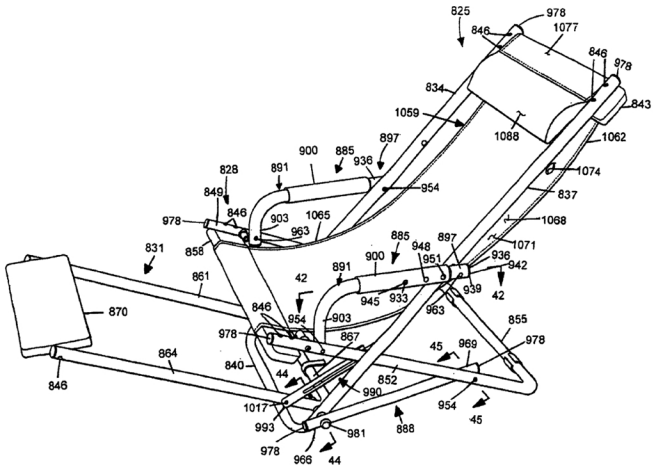

# THERE

Journal of Design

ISSUE SIX: CRAFT

Release Party

Architecture and Landscape Architecture Library  
Rapson Hall, 89 Church St. SE Minneapolis

Wednesday November 17, 2010  
6 - 8 pm

[there.design.umn.edu](http://there.design.umn.edu)